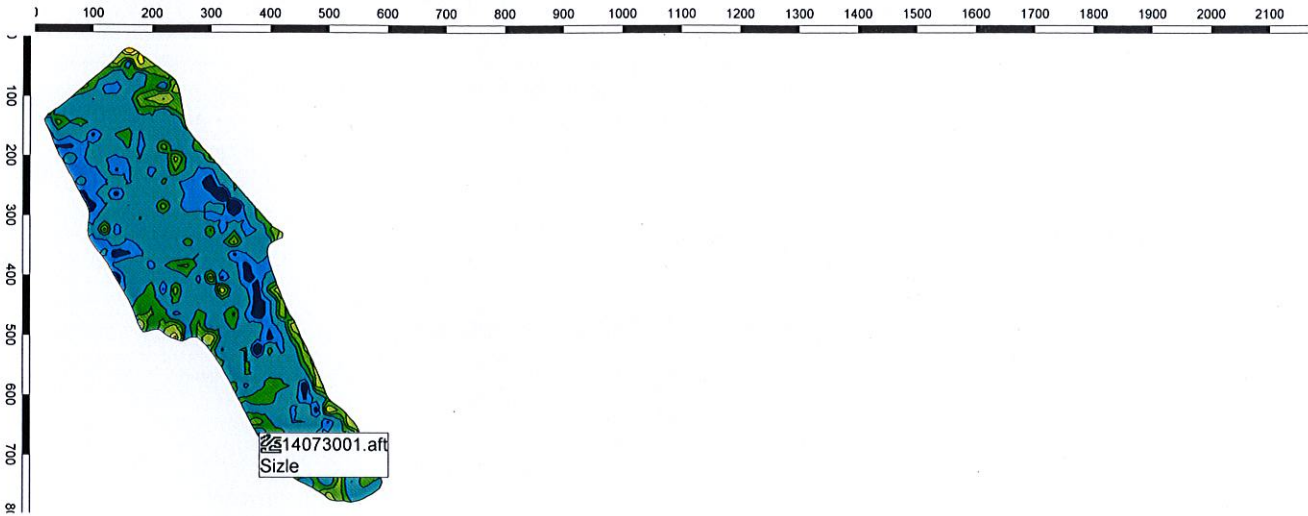

E T Claydon: Sizle

Raw Data '14073001.aft'

Customer: E T Claydon

Field: Sizle

GPS-Date: 30/07/2014 13:57:22

Legend 'W Wheat' [t/ha]:

 Up to 7.00	 10.00 - 10.50
 7.00 - 8.00	 10.50 - 11.00
 8.00 - 8.50	 11.00 - 12.00
 8.50 - 9.00	 12.00 - 12.50
 9.00 - 10.00	 Over 12.50

Totals From Job:

Area: 16.6100 ha
 Total Quantity (W Wheat): 183.301 t (11.04 t/ha)
 Average Grain Moisture: 13.30 %

Totals From Map:

Field Boundary: 15.8433 ha
 Average (W Wheat): 11.39 t/ha
 Total Quantity (W Wheat): 180.39 t

Average for W Wheat From Field Boundary:

183.301 t / 15.8433 ha = 11.57 t/ha
Histogram for W Wheat: