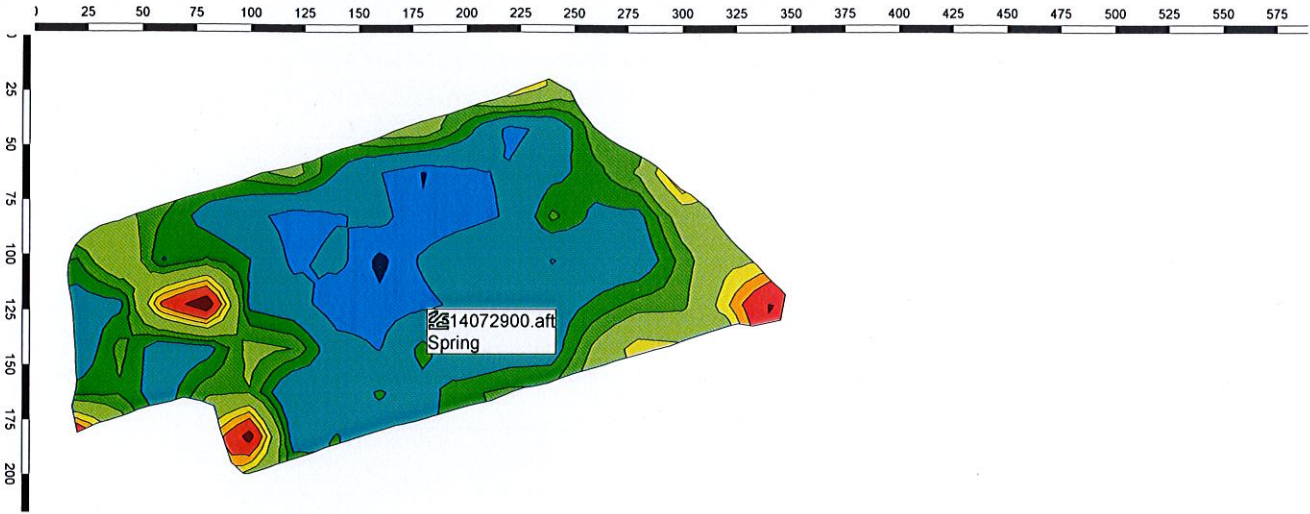

E T Claydon: Spring

Raw Data '14072900.aft'

Customer: E T Claydon

Field: Spring

GPS-Date: 29/07/2014 15:07:53

Legend 'W Wheat' [t/ha]:

Up to 7.00	10.00 - 10.50
7.00 - 8.00	10.50 - 11.00
8.00 - 8.50	11.00 - 12.00
8.50 - 9.00	12.00 - 12.50
9.00 - 10.00	Over 12.50

Totals From Job:

Area: 3.7400 ha
 Total Quantity (W Wheat): 38.507 t (10.30 t/ha)
 Average Grain Moisture: 14.10 %

Totals From Map:

Field Boundary: 3.4746 ha
 Average (W Wheat): 10.89 t/ha
 Total Quantity (W Wheat): 37.84 t

Average for W Wheat From Field Boundary:

38.507 t / 3.4746 ha = 11.08 t/ha
Histogram for W Wheat: